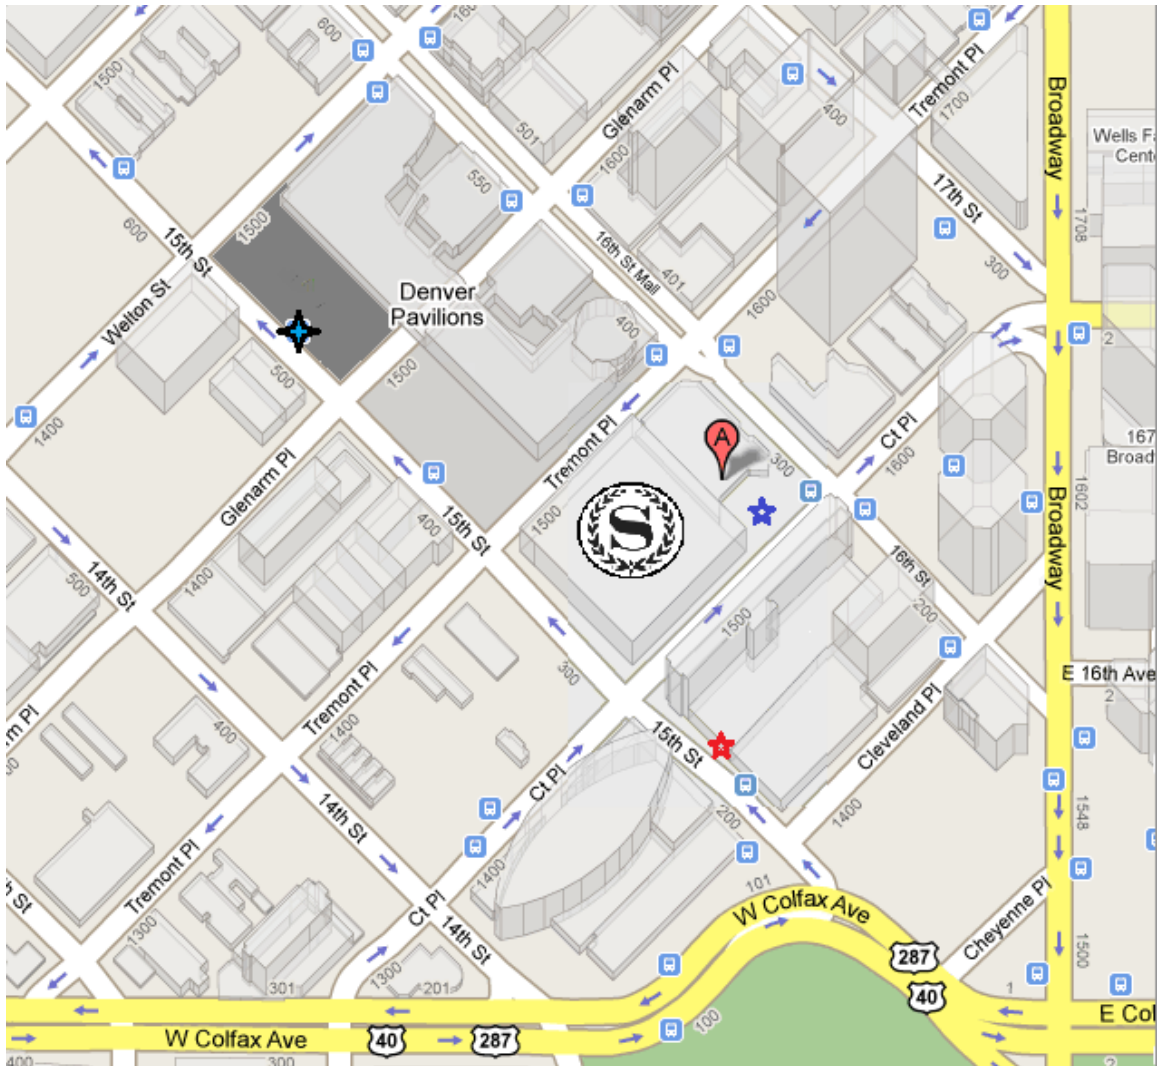

Sheraton Denver Downtown Hotel

(303) 893-3333 | 1550 Court Place | Denver, CO 80202

★ **Self-Parking** – Garage entrance is on the right side of 15th Street

★ **Valet** – Drive entrance is on the left side of Court Place